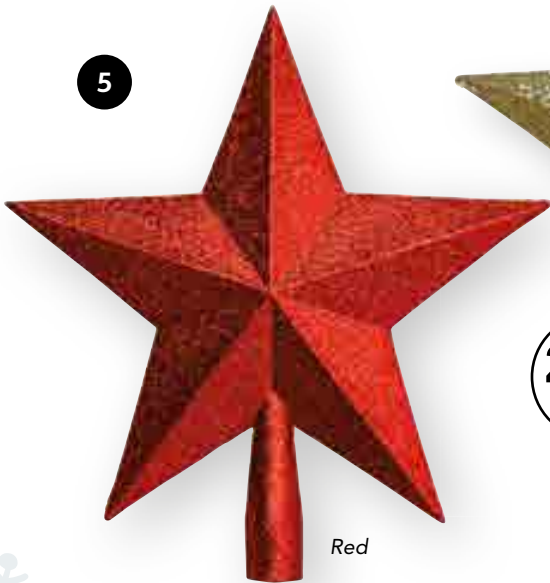

TREE TOP

ESSENTIALS

4

"Clip me onto your Tree..."

5

Red

25 CM TALL

STARS

6

POINSETTIAS

7

ANGELIC TREE TOP FIGURES