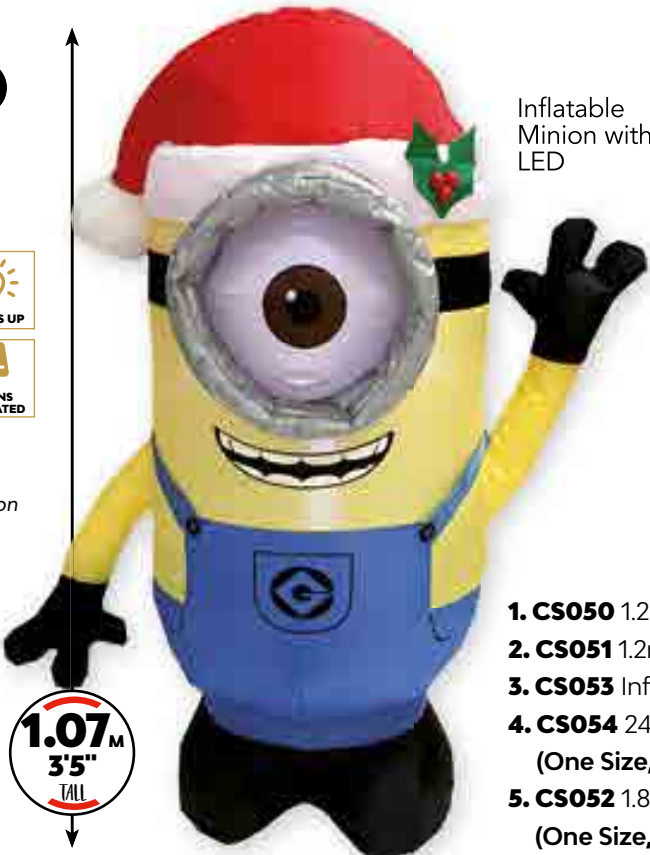

FESTIVE INFLATABLE CHARACTERS

3

Inflatable Minion with LED

Minion

Great for
SHOW ROOMS

1. **CS050** 1.2m Inflatable Character (One Size, 1.2m)
2. **CS051** 1.2m Inflatable Character (One Size, 1.2m)
3. **CS053** Inflatable Minion with LED (One Size, 1.07m)
4. **CS054** 240cm Inflatable Waving Santa with Light (One Size, 2.4m)
5. **CS052** 1.8m Inflatable Waving Santa (One Size, 1.8m)