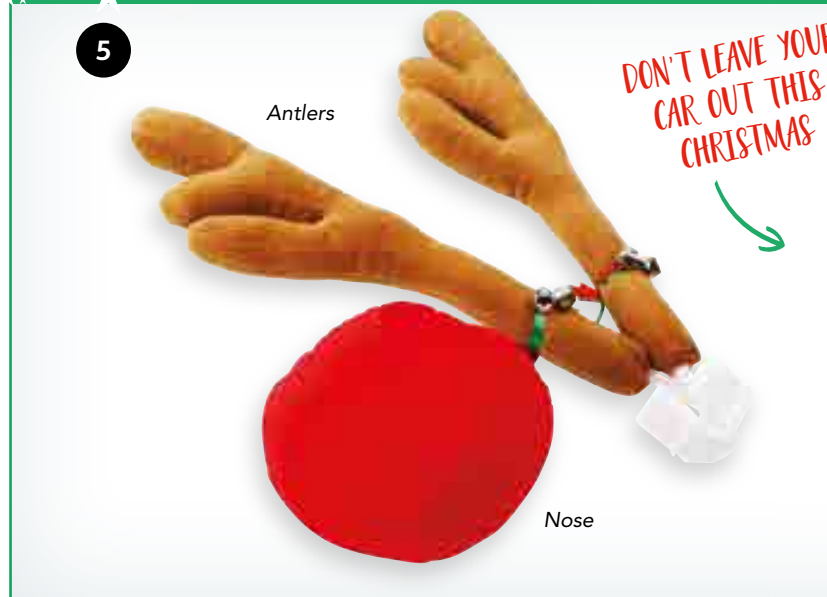

THE GONKS!

ARE HERE FOR CHRISTMAS!

- 1. **CS066** Gonk Santa with Round Short Feet (One Size, 22cm)
- 2. **CS065** Sitting Gonk (One Size, 70cm)
- 3. **CS063** Felt Dangly Leg Gonk (One Size, 56cm)
- 4. **CS064** Standing Gonk (One Size, 69cm)

SANTA STOP SIGNS

SANTA TOILET SEAT COVER

HOME ESSENTIALS

ADD THE FINISHING TOUCH...

FESTIVE HOT WATER BOTTLE

CAR ACCESSORY PACK

- 1. **CS319** "Santa Stop Here" Christmas Stake (One Size, 37cm)
- 2. **CS299** "Santa Please Stop Here" Sign (One Size, 76cm)