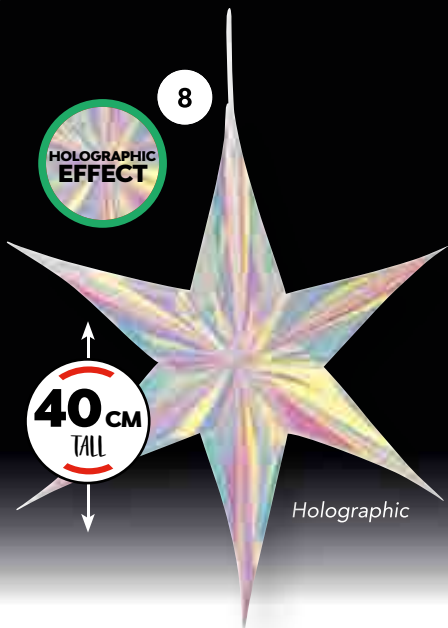

ADD SOME SPARKLE TO YOUR HOME OR OFFICE!