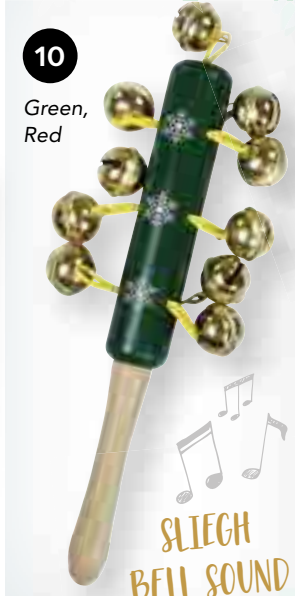

11
Red

JINGLE STICK

10
Green,
Red

SLIEGH
BELL SOUND